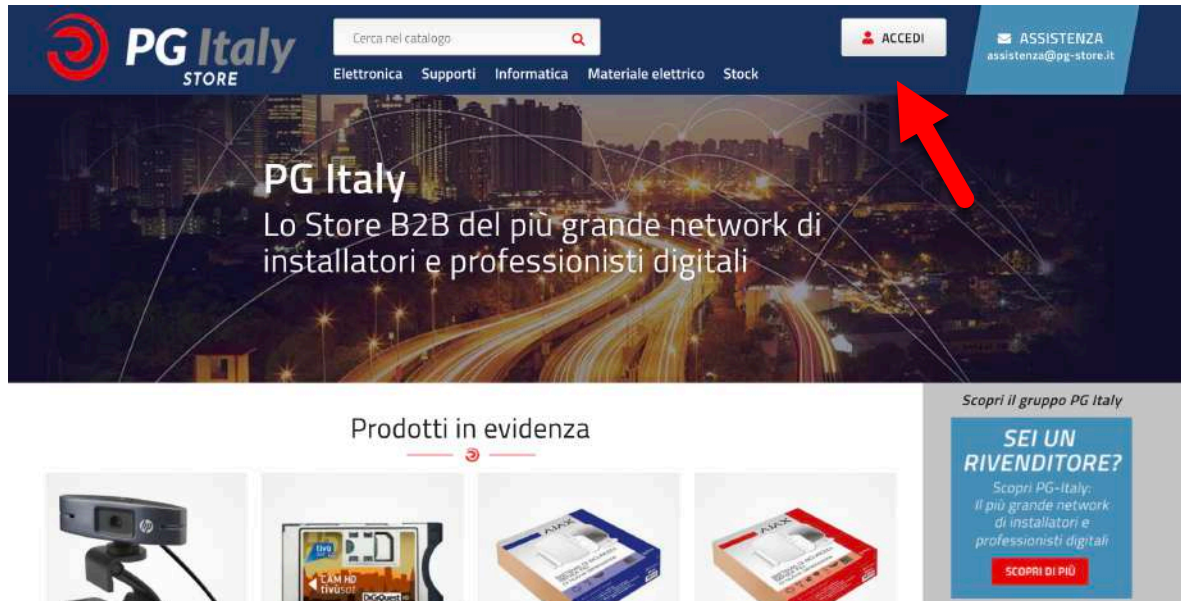

CENTRI SERVIZI

■ Crea Account

1. Clicca sul Tasto «**Accedi**» in alto a destra della Homepage